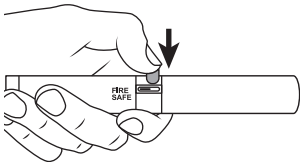

## PROPER USE:

The PepperBall® BLAST™ is ready for shooting.  
Do not attempt to disassemble or reload before firing.

1. Point open end away from yourself

2. Move safety to **FIRE**

3. **POSITION THUMB** | Place thumb on trigger as shown

#### 4. AIM AT INTENDED TARGET

Point towards target that is within 15' of your location.

5. FIRE | Press down on orange trigger to fire. Trigger force is 8lbs.

PepperBall® A Division of United Tactical Systems, LLC