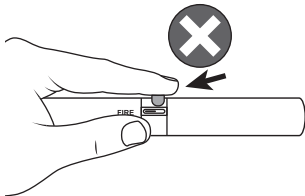

## PROPER USE:

The PepperBall® BLAST™ is ready for shooting.  
Do not attempt to disassemble or reload before firing.

1. Point open end away from yourself

2. Move safety to **FIRE**

3. **POSITION THUMB** | Place thumb on trigger as shown

#### 4. AIM AT INTENDED TARGET

Point towards target that is within 15' of your location.

5. FIRE | Press down on orange trigger to fire. Trigger force is 8lbs.

PepperBall® A Division of United Tactical Systems, LLC