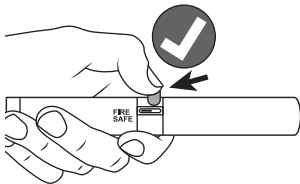

**WARNING!** Keep out of the reach of children.

**WARNING: DO NOT ATTEMPT TO DISASSEMBLE BEFORE FIRING. DOING SO WILL DISCHARGE THE LAUNCHER, CAUSING IT TO FIRE AND WILL CAUSE SERIOUS INJURY OR EVEN DEATH. DO NOT POINT AT FACE OR EYES.**

## PROPER USE:

The PepperBall® BLAST™ is ready for shooting.  
Do not attempt to disassemble or reload before firing.

1. Point open end away from yourself

2. Move safety to **FIRE**

3. **POSITION THUMB** | Place thumb on trigger as shown

#### 4. AIM AT INTENDED TARGET

Point towards target that is within 15' of your location.

5. FIRE | Press down on orange trigger to fire. Trigger force is 8lbs.

PepperBall® A Division of United Tactical Systems, LLC